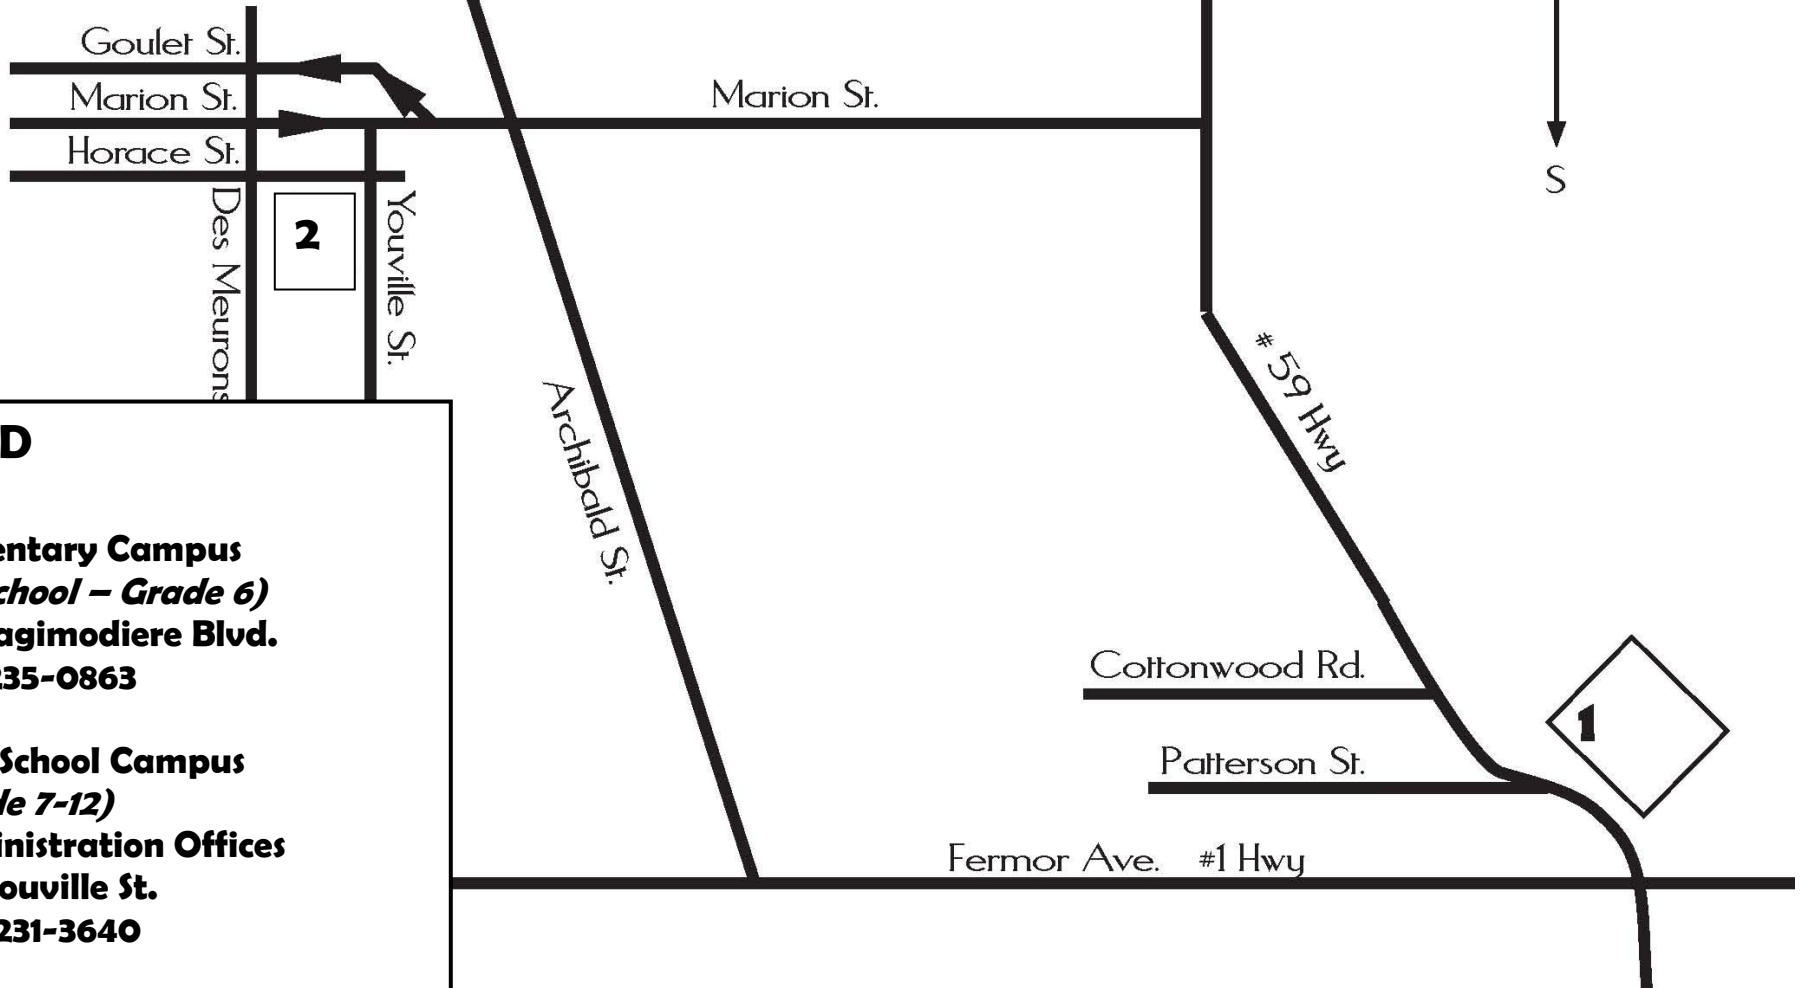

SPRINGS
CHRISTIAN ACADEMY

Inter-Campus Map

LEGEND

- 1 – Elementary Campus**
(Preschool – Grade 6)
595 Lagimodiere Blvd.
204-235-0863
- 2 – High School Campus**
(Grade 7-12)
Administration Offices
261 Youville St.
204-231-3640